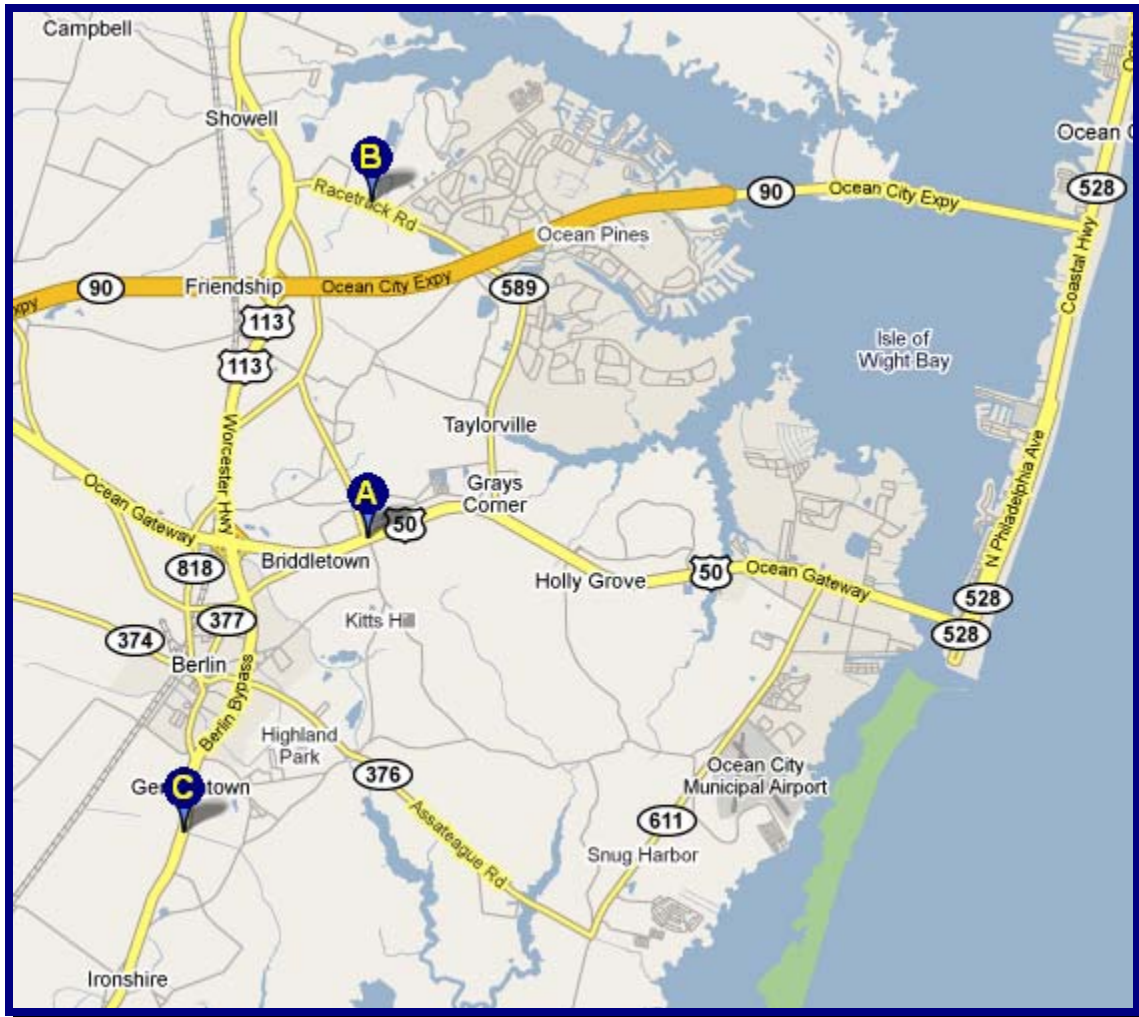

Game #1: Saturday June 13 - Perry Hall vs Moorestown #2 @ 11:20am

Location: Thumbtack "A" - Stephen Decatur High School - 9913 Seahawk Road, Berlin, MD 21811

Game #2: Saturday June 13 - Perry Hall vs Bethesda @ 1:50pm

Location: Thumbtack "B" - Most Blessed Sacrament School - 11242 Racetrack Road, Berlin, MD 21811

Game #3: Sunday June 14 - Perry Hall vs HR Ironclad Grey @ 8:00am

Location: Thumbtack "C" - North Worcester Sports Complex - 9040 Worcester Highway, Berlin, MD 21811

Game #4: Sunday June 14 - Quarter Final Game @ 11:20am

Location: Thumbtack "C" - North Worcester Sports Complex - 9040 Worcester Highway, Berlin, MD 21811

Game #5: Sunday June 14 - Semi Final Game @ 1:00pm

Location: Thumbtack "C" - North Worcester Sports Complex - 9040 Worcester Highway, Berlin, MD 21811

Game #6: Sunday June 14 - Championship Game @ 2:40pm

Location: Thumbtack "C" - North Worcester Sports Complex - 9040 Worcester Highway, Berlin, MD 21811